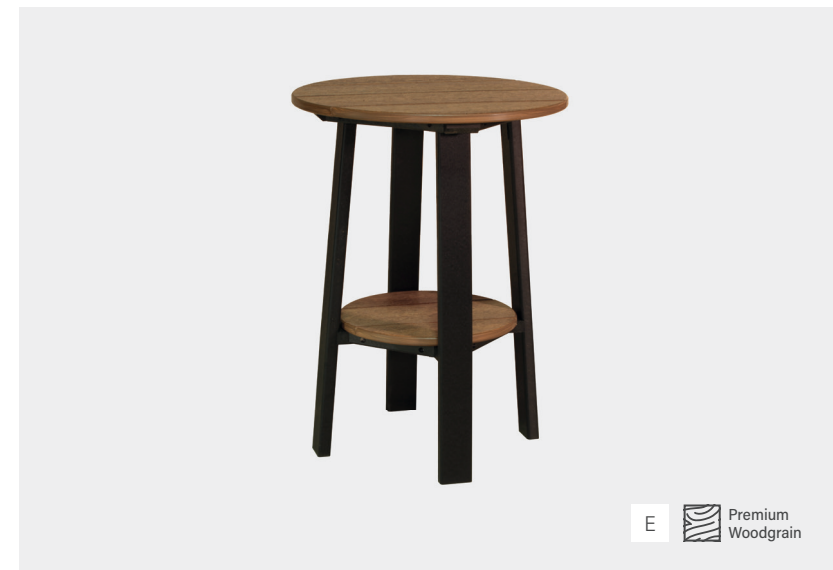

More Color Options & Dimensions on Page 98

ACCESSORIES

A Premium Woodgrain

A. Deluxe End Table in Antique Mahogany

B. Coffee Table in Black

More Color Options & Dimensions on Page 98

B

C Premium Woodgrain

C. End Table in Coastal Gray

D. Island End Table in Dove Gray & Black

E. Deluxe End Table 28" in Antique Mahogany & Black

More Color Options & Dimensions on Page 98

D

E Premium Woodgrain

ACCESSORIES

Seating Accessories