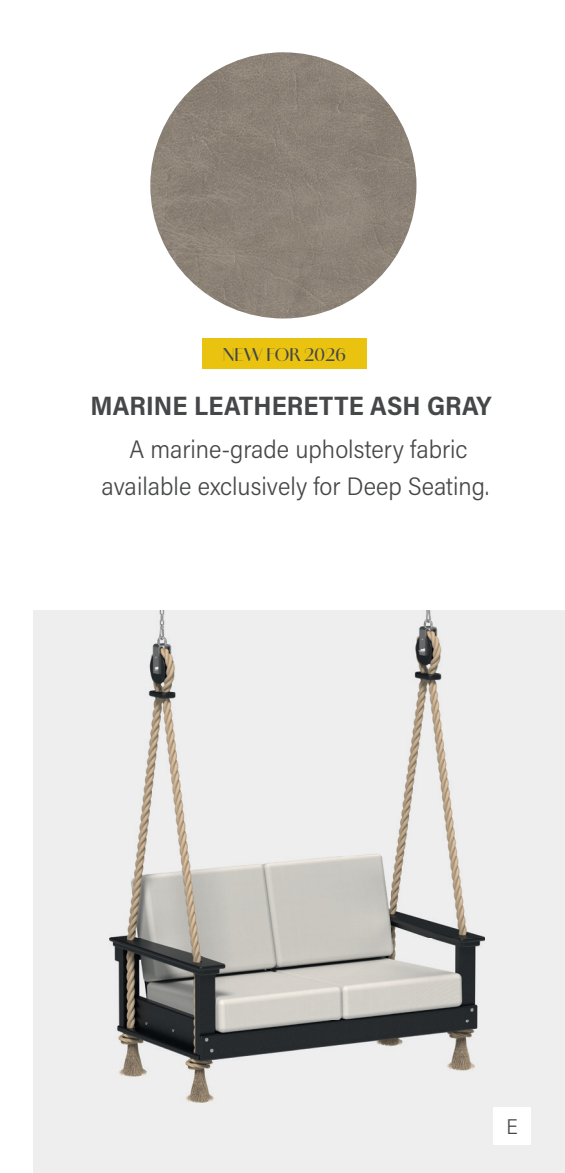

E. Lanai Deep Seating Loveseat Swing in Black with Canvas Cushions

More Color Options & Dimensions on Page 98