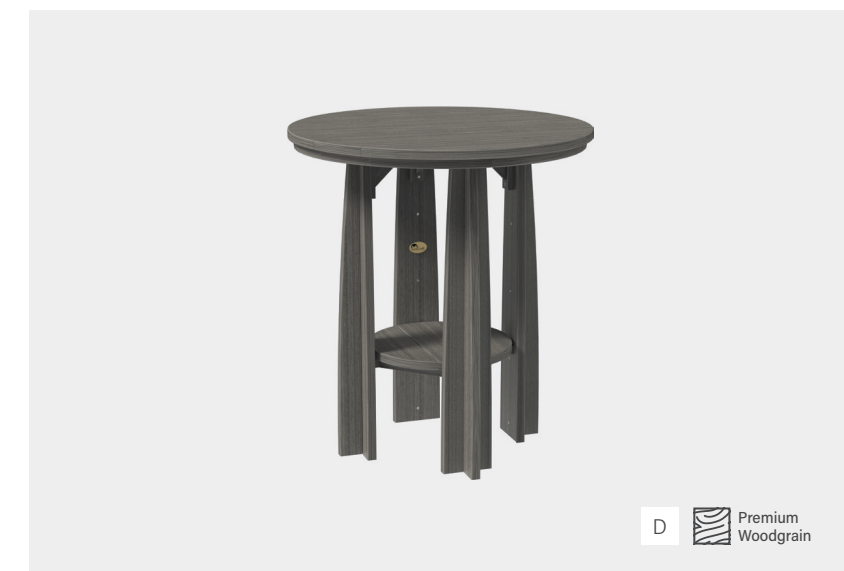

DINING SETS

1. **A. 41" Square Table** in Cedar & Black at Dining Height
   - **B. 4' Round Table** in Chestnut Brown at Counter Height
   - **C. 4' x 6' Oval Table** in Dove Gray & Slate at Dining Height
   - **D. Balcony Table** in Coastal Gray
2. *More Color Options & Dimensions on Page 98*