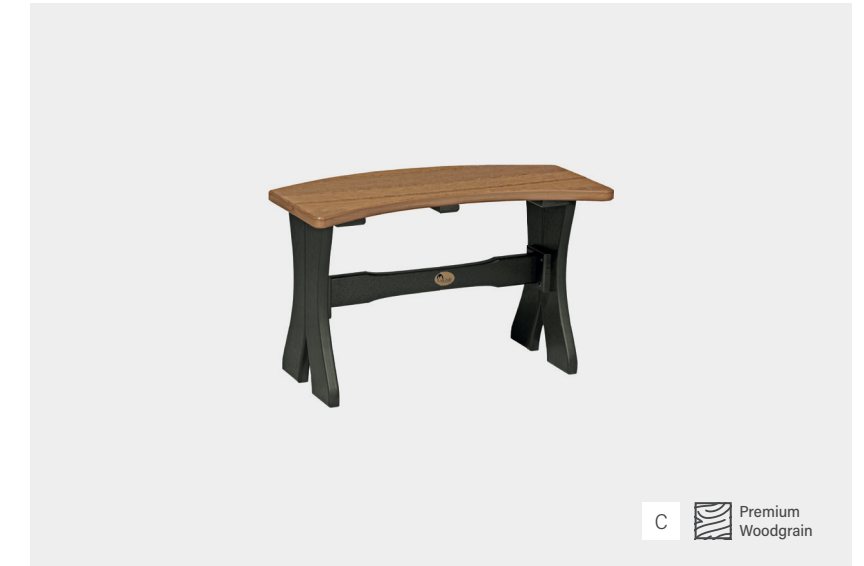

DINING SETS

Dining Benches

Create flexible, spacious seating that brings everyone together around the table.

A. Café Dining Bench (41") in Cedar & Black

B. Café Dining Bench (72") in Black

C. 28" Table Bench in Antique Mahogany & Black

D. 52" Table Bench in Coastal Gray

More Color Options & Dimensions on Page 98