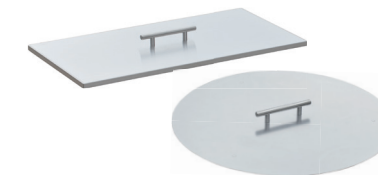

Optional Fire Covers

Available for all fire pits and fire tables