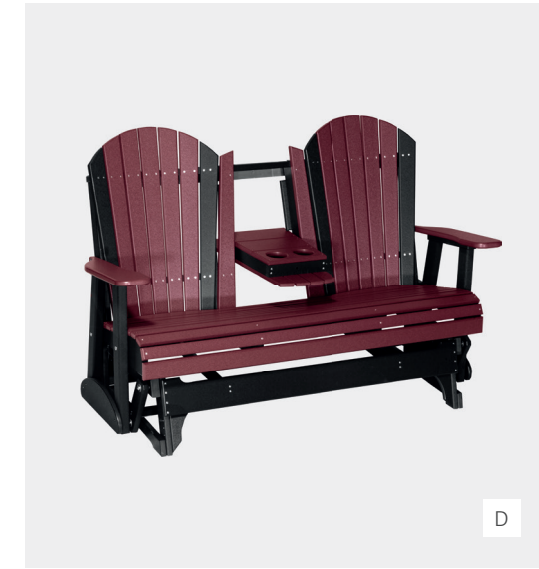

A

A. 2' Adirondack Glider Chair in Black

B. 2' Adirondack Balcony Glider Chair in Coastal Gray

More Color Options & Dimensions on Page 98

B

 Premium Woodgrain

C

D