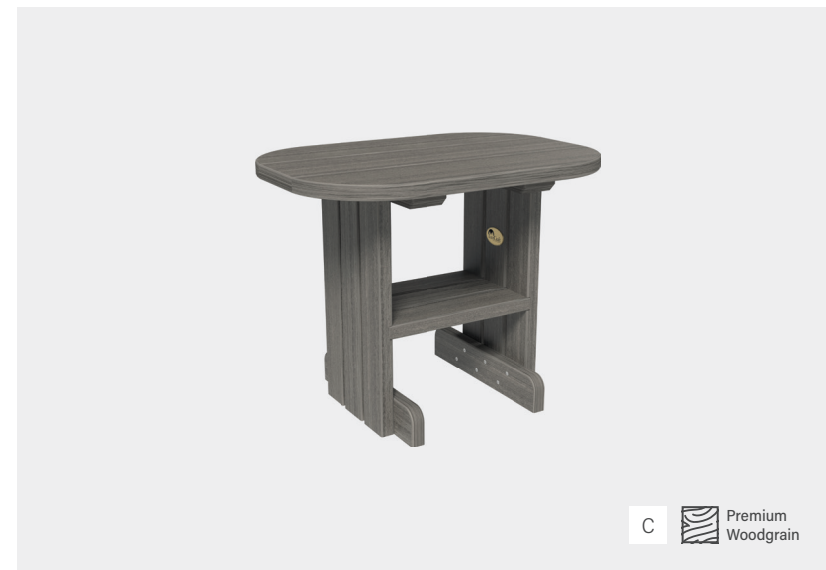

More Color Options & Dimensions on Page 98

ACCESSORIES

A Premium Woodgrain

A. Deluxe End Table in Antique Mahogany

B. Coffee Table in Black

More Color Options & Dimensions on Page 98

B

C Premium Woodgrain