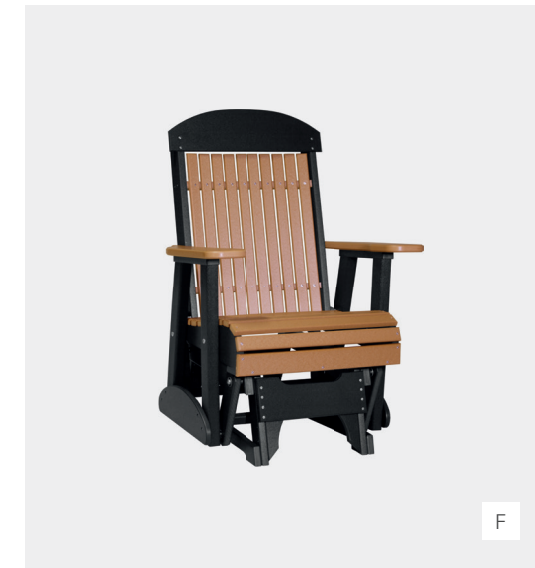

More Color Options & Dimensions on Page 98

SWINGS & GLIDERS

Classic Gliders

Timeless designs bring a touch of charm that feels both familiar and welcoming.

**A. 2' Classic Balcony
Glider Chair** in Black

B. 4' Classic Glider in
Antique Mahogany

F

G

Premium
Woodgrain

C. 2' Classic Swivel Glider in Patriot Blue & Slate

D. 5' Classic Glider in Weatherwood & Black

E. 4' Classic Balcony Glider in Birch & White

F. 2' Classic Glider Chair in Cedar & Black