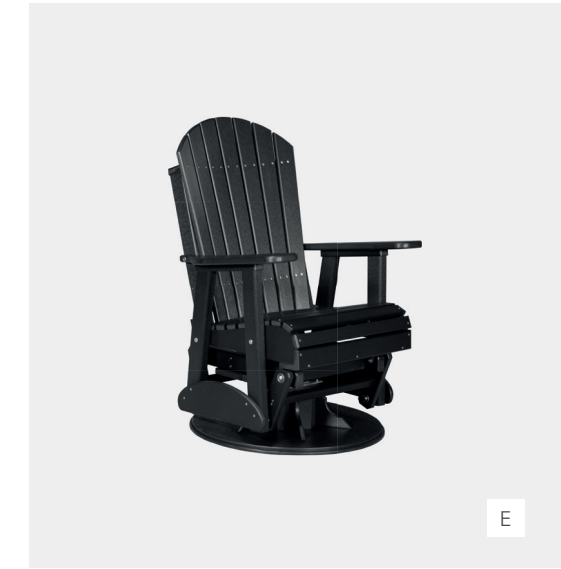

A

A. 2' Adirondack Glider Chair in Black

B. 2' Adirondack Balcony Glider Chair in Coastal Gray

More Color Options & Dimensions on Page 98

B

 Premium Woodgrain

C

D

E

C. 4' Adirondack Glider in Dove Gray & Slate

D. 5' Adirondack Glider in Cherrywood & Black

E. 2' Adirondack Swivel Glider in Black

F. 5' Adirondack Balcony Glider in Weatherwood & Black

G. 4' Adirondack Balcony Glider in Brazilian Walnut & Black