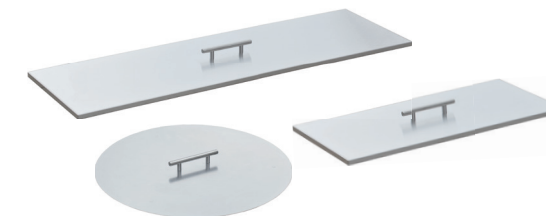

B. Lumin Fire Table 62" Rectangular in Coastal Gray
at Counter Height

C. Lumin Fire Table 79" Rectangular in Brazilian Walnut & Black
at Dining Height

More Color Options & Dimensions on Page 98

Optional Fire Covers
Available for all fire pits and fire tables