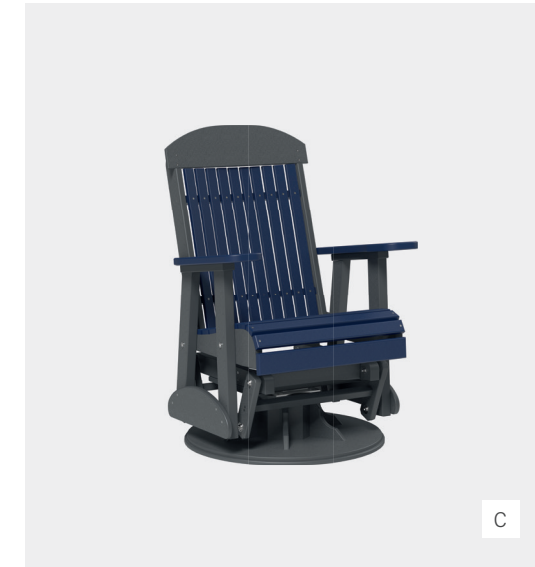

SWINGS & GLIDERS

Classic Gliders

Timeless designs bring a touch of charm that feels both familiar and welcoming.

*More Color Options &
Dimensions on Page 98*

A

B

Premium
Woodgrain

C

D

E

Premium
Woodgrain

F

G

Premium
Woodgrain

More Color Options & Dimensions on Page 98