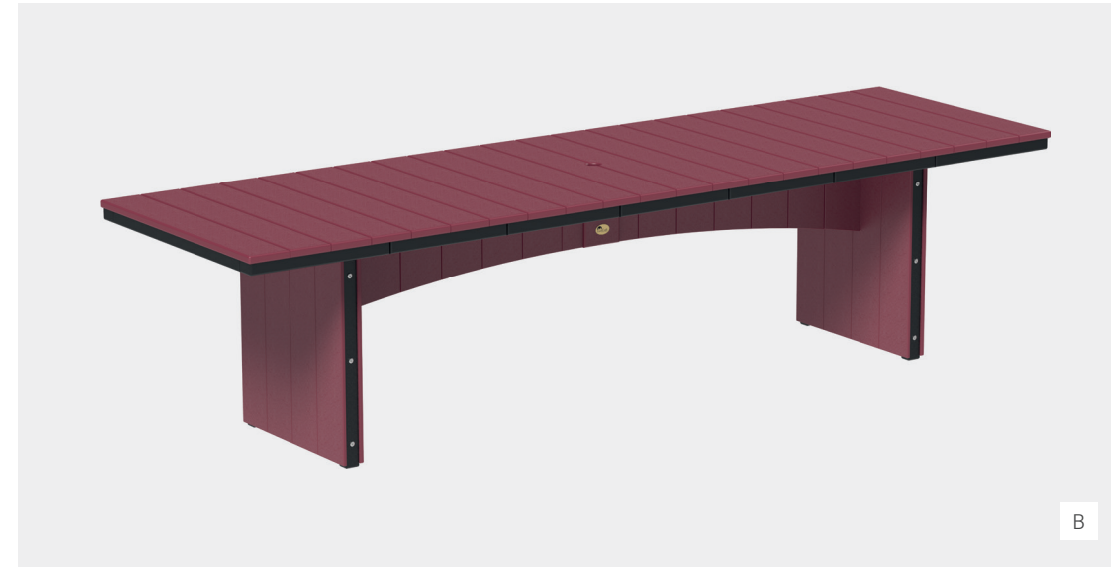

C. Urban Dining Table (4' x 10' Oval) in Dove Gray & Black at Dining Height

More Color Options & Dimensions on Page 98

DINING SETS

A. Urban Dining Table (3' x 6' Rectangular)
in Antique Mahogany at Dining Height

More Color Options & Dimensions on Page 98

B. Urban Dining Table (3' x 10' Rectangular)
in Cherrywood & Black at Dining Height

More Color Options & Dimensions on Page 98

C. Urban Dining Table (3' x 8' Rectangular)
in Brazilian Walnut & Black at Dining Height